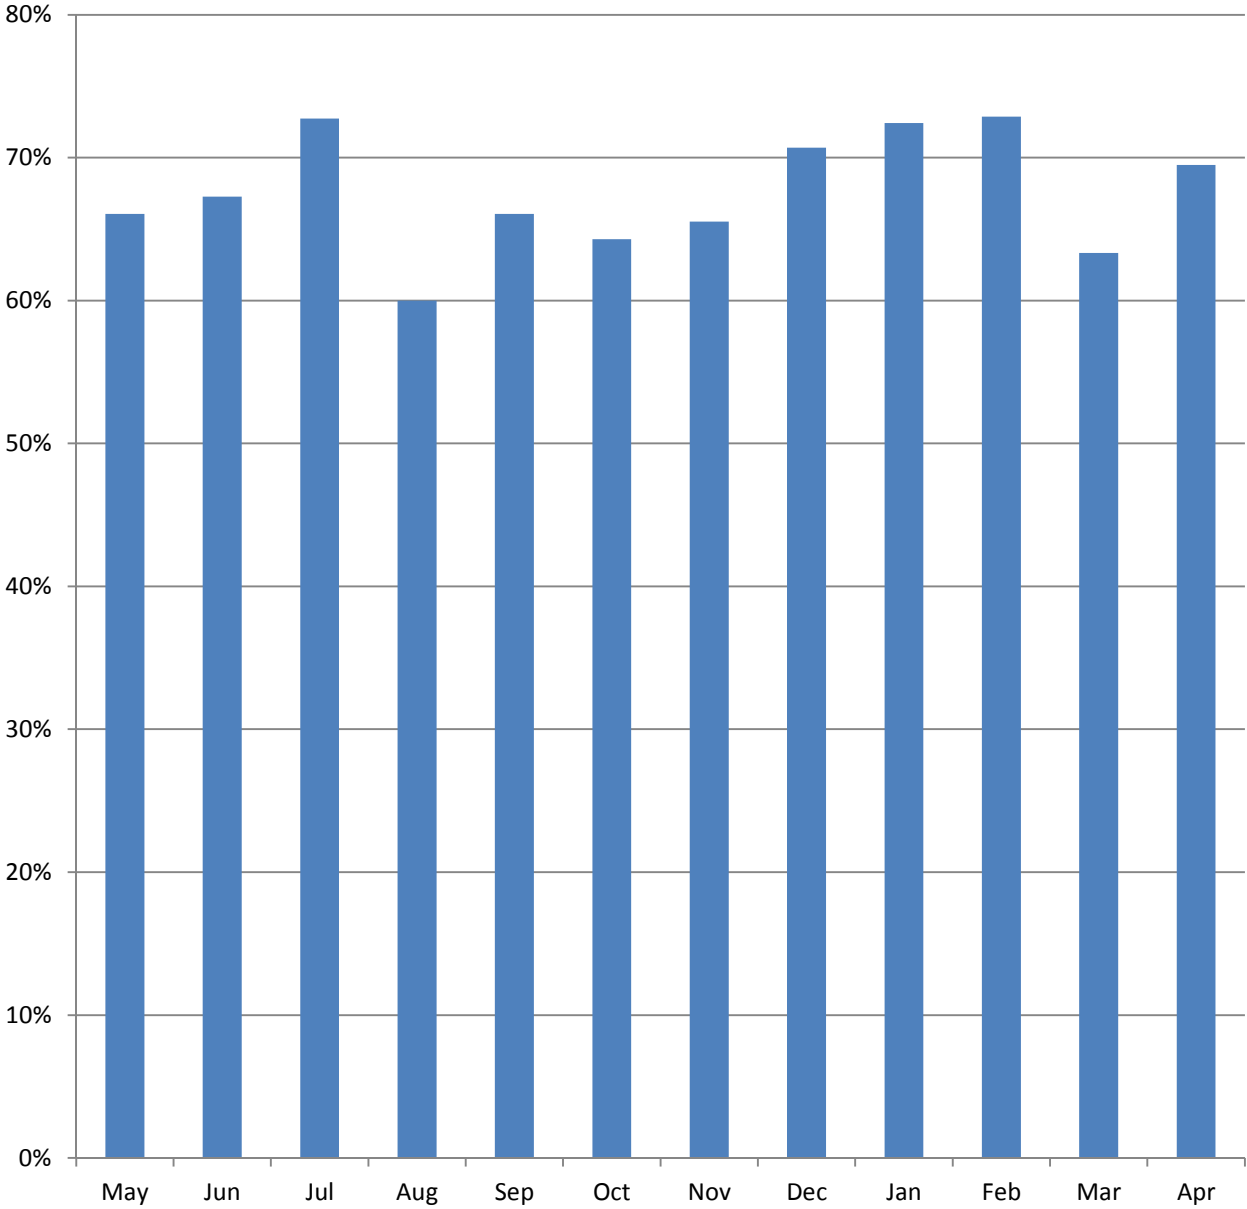

Churches Reporting by Month 2015 / 2016

Church	May 2015	Jun 2015	Jul 2015	Aug 2015	Sep 2015	Oct 2015	Nov 2015	Dec 2015	Jan 2016	Feb 2016	Mar 2016	Apr 2016	%
Ajax Connect	N/A	N/A	N/A	N/A	1	1	1	1	1	1	1	1	100%
Barrie Ferris Lane Community	1	1	1	1	1	1	1	1	1	1	1	1	100%
Bradford Spanish	N/A	N/A	N/A	N/A	N/A	N/A	N/A	1	1	1	1	1	100%
Brampton	-	-	-	-	-	-	-	-	1	-	-	-	8%
Brampton Spanish	-	-	-	-	-	-	-	-	-	-	-	-	0%
Brantford	1	1	1	-	1	1	1	1	1	1	1	1	92%
Brantford Spanish	N/A	N/A	N/A	N/A	N/A	N/A	N/A	N/A	1	1	1	1	100%
Cambridge Preston	1	1	1	1	1	-	1	1	1	-	1	1	83%
Cedardale	1	1	1	1	1	1	1	1	1	1	1	1	100%
Chatham Faith Family	1	1	1	1	-	-	1	-	N/A	1	-	-	55%
Collingwood Erie Street Community	1	1	1	1	1	1	-	1	1	1	-	-	75%
Egypt	1	1	1	1	1	1	1	1	1	1	1	1	100%
Feversham	-	-	-	-	-	-	-	1	-	-	-	-	8%
Hamilton Crown Point Community	1	1	-	1	1	1	1	1	1	1	1	1	92%
Hamilton Mountain	1	1	1	1	1	1	1	1	1	1	1	1	100%
Hamilton Spanish Young Flock	1	-	-	-	-	-	-	-	-	-	-	-	8%
Kolapore Calvary	-	1	1	1	1	1	1	1	1	1	1	1	92%
Lakeside	1	1	1	-	1	1	1	1	1	1	1	1	92%
London First	1	1	1	1	1	1	1	1	1	1	1	1	100%
London Filipino	N/A	N/A	N/A	N/A	N/A	N/A	1	1	1	1	1	1	100%
London Spanish Truth and Life	-	-	-	-	-	-	-	-	-	-	-	-	0%
Markdale	1	1	1	1	1	1	1	1	1	1	1	1	100%
Markham Grace Chinese	1	1	1	-	1	1	1	1	1	1	1	1	92%
Markham Village	1	1	1	1	1	1	1	1	1	1	1	1	100%
Meaford Bethany	1	1	1	1	1	1	-	1	1	1	1	-	83%
Milton Casa de Pan Spanish	-	-	-	-	-	-	-	-	-	-	-	-	0%
Mississauga Bethel Spanish	1	1	1	1	1	1	1	1	1	1	-	1	92%
Mississauga Tabernaculo Evangelico	1	-	1	-	1	-	-	1	-	1	-	1	50%
Mississauga Tamil	-	1	1	1	-	1	1	1	1	1	1	1	83%
Newmarket	-	-	1	1	1	1	1	1	1	1	1	1	83%
Niagara Heights	1	1	1	1	1	1	1	1	1	1	1	1	100%
Oakville	1	1	1	1	1	1	1	1	1	1	1	1	100%
Oakville Spanish	N/A	N/A	N/A	N/A	N/A	N/A	1	1	1	1	1	1	100%
Ottawa Bridlewood Community	1	1	1	1	1	-	-	-	-	-	-	-	42%
Ottawa Evangelical Haitian	-	-	-	-	-	-	-	-	-	-	-	-	0%
Ottawa Trinity	1	1	1	1	1	1	1	1	1	1	1	1	100%
Owen Sound	1	-	-	1	1	1	1	-	-	1	-	1	58%
Pickering Altona Road Community	1	-	1	-	1	1	1	1	1	1	1	1	83%
Quinte West	1	1	1	1	1	1	1	1	1	1	1	1	100%
Richmond Hill Solid Rock Community	1	1	1	1	1	1	1	1	1	1	1	1	100%
Sault Ste. Marie Pim Street Community	-	1	1	-	1	1	1	1	1	1	1	1	83%
Shelburne Grace	1	1	1	-	1	-	1	-	1	1	1	1	75%
Toronto Armenian Emmanuel	1	1	1	1	1	1	1	1	1	1	-	1	92%
Toronto Emmanuel	-	-	-	-	-	-	-	-	-	-	-	-	0%
Toronto Emmanuel Mission	1	1	1	1	1	1	-	1	1	1	1	1	92%
Toronto Emmanuel Spanish	1	1	1	1	1	1	1	1	1	1	1	1	100%
Toronto Emmanuel Tamil	-	1	1	1	-	1	1	1	1	1	1	1	83%
Toronto Grace @ the Sharing Place	-	-	-	-	-	-	-	-	-	-	-	-	0%
Toronto Grace of God Spanish	-	-	-	-	-	-	-	-	-	-	-	-	0%
Toronto Hacedores de Historia Spanish	N/A	N/A	N/A	N/A	N/A	N/A	N/A	N/A	N/A	N/A	N/A	N/A	0%
Toronto Kennedy Road	1	1	1	1	1	1	1	1	1	1	1	1	100%
Toronto Kennedy Road Star of David Haitian	-	-	-	-	-	-	-	-	-	-	-	-	0%
Toronto Kennedy Road Tamil	-	1	1	1	-	1	1	1	1	1	1	1	83%
Toronto Main Street	1	1	1	-	-	-	-	-	-	-	-	-	25%
Toronto Rosewood	1	1	1	1	1	1	1	1	1	1	1	1	100%
Toronto Rosewood Chinese	1	1	1	1	1	1	1	1	1	1	1	1	100%
Whitby Gateway Community	1	1	1	-	-	-	-	-	-	-	-	-	25%
Windsor Devenwood Community	1	-	1	1	1	1	1	1	1	1	1	1	92%
Woodbridge Spanish	-	-	-	-	-	-	-	-	-	-	-	-	0%
Woodstock Faith Community	1	1	1	1	1	1	1	1	1	1	1	1	100%
% of Churches Reporting 2015 / 2016	66%	67%	73%	60%	66%	64%	66%	71%	72%	73%	63%	69%	68%
% of Churches Reporting 2014 / 2015	76%	69%	67%	71%	69%	60%	64%	56%	64%	66%	69%	64%	66%
% of Churches Reporting 2013 / 2014	67%	69%	60%	62%	67%	71%	71%	62%	71%	67%	73%	58%	67%
% of Churches Reporting 2012 / 2013	80%	75%	73%	67%	78%	82%	69%	78%	67%	73%	73%	71%	74%

Churches Reporting Each Month 2015/2016

■ Churches Reporting Each Month 2015/2016