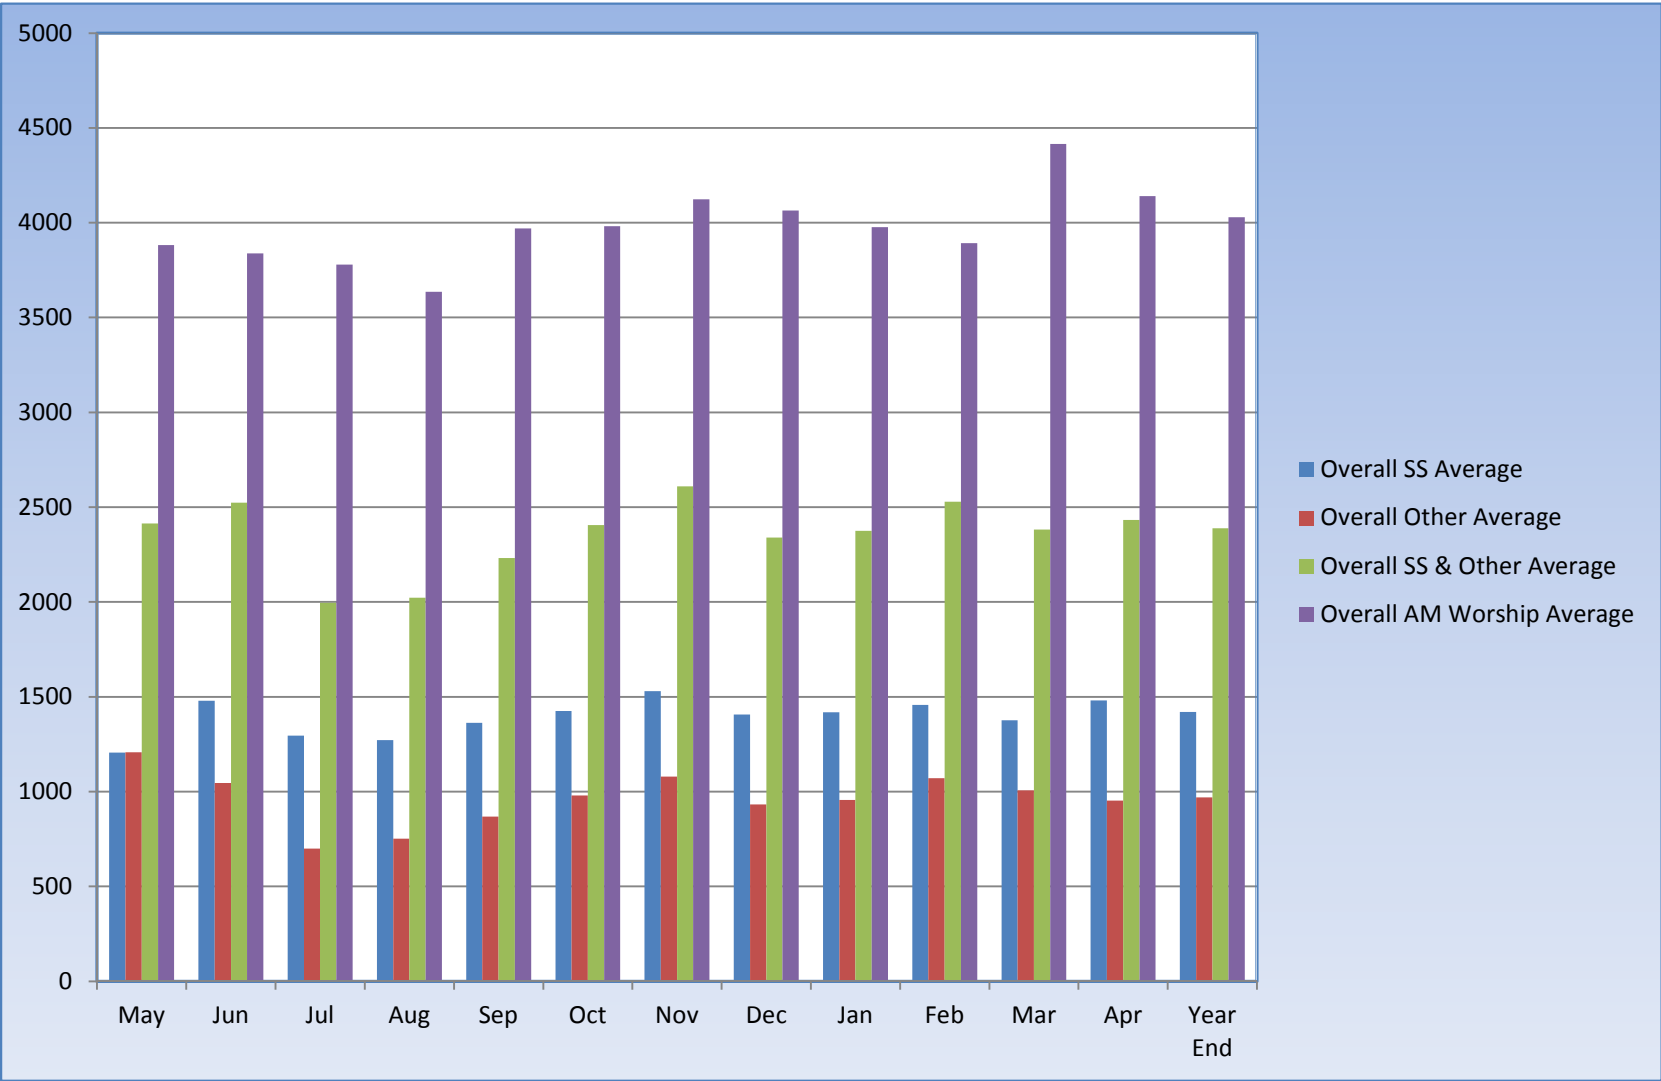

## Canada Central District Church of the Nazarene - Attendance Report

Church	<i>YTD May 2015 to Apr 2016</i>				
	Resp	S.S.	Other	Total	A.M. Worship
Ajax Connect	0	7	2	10	87
Barrie Ferris Lane Community	45	25	16	42	164
Bradford Spanish	0	0	10	10	40
Brampton	13	20	44	64	70
Brampton Spanish	96	74	0	75	78
Brantford	376	36	61	96	85
Brantford Spanish	INCLUDED IN BRANTFORD'S NUMBERS				
Cambridge Preston	100	5	11	16	39
Cedardale	144	27	0	27	58
Chatham Faith Family	29	0	0	1	17
Collingwood Erie Street Community	98	12	8	20	34
Egypt	127	69	0	69	73
Feversham	11	31	0	31	35
Hamilton Crown Point Community	194	14	14	29	94
Hamilton Mountain	71	3	41	44	35
Hamilton Spanish Young Flock	10	7	2	9	46
Kolapore Calvary	22	0	4	4	31
Lakeside	35	16	0	16	41
London First	272	55	193	248	169
London Philipino	INCLUDED IN LONDON FIRST'S NUMBERS				
London Spanish Truth and Life	0	0	5	5	46
Markdale	32	8	6	14	27
Markham Grace Chinese	8	14	19	34	41
Markham Village	42	12	9	21	38
Meaford Bethany	78	10	9	19	14
Milton Casa de Pan Spanish	0	21	105	126	77
Mississauga Bethel Spanish	143	46	60	106	192
Mississauga Tabernaculo Evangelico	50	35	1	36	90
Mississauga Tamil	18	11	2	13	32
Newmarket	10	0	28	28	54
Niagara Heights	115	15	23	37	54
Oakville	55	14	6	20	67
Oakville Spanish	INCLUDED IN OAKVILLE'S NUMBERS				
Ottawa Bridlewood Community	315	12	19	31	102
Ottawa Evangelical Haitian	115	97	0	97	56
Ottawa Trinity	61	0	10	10	26
Owen Sound	68	15	0	15	45
Pickering Altona Road Community	105	9	22	31	46
Quinte West	16	0	9	9	30
Richmond Hill Solid Rock Community	60	0	9	9	39
Sault Ste. Marie Pim Street Community	0	11	0	11	27
Shelburne Grace	15	2	0	2	11
Toronto Armenian Emmanuel	0	0	0	0	20
Toronto Emmanuel	200	145	0	145	217
Toronto Emmanuel Korean	0	5	8	13	16
Toronto Emmanuel Mission	19	5	8	13	15
Toronto Emmanuel Spanish	239	166	63	229	312
Toronto Emmanuel Tamil	12	7	0	7	15
Toronto Grace @ the Sharing Place	0	0	5	5	11
Toronto Grace of God Spanish	6	21	1	22	56
Toronto Hacedores de Historia Spanish	0	0	0	0	0
Toronto Kennedy Road	85	21	15	35	63
Toronto Kennedy Road Star of David Haitian	8	74	0	74	82
Toronto Kennedy Road Tamil	18	14	6	21	56
Toronto Main Street	60	0	3	3	112
Toronto Rosewood	265	118	0	118	453
Toronto Rosewood Chinese	0	16	7	22	45
Whitby Gateway Community	148	3	94	97	78
Windsor Devenwood Community	83	24	6	29	58
Woodbridge Spanish	69	58	0	58	85
Woodstock Faith Community	30	9	6	15	29
<b>OVERALL TOTAL RESPONSIBILITY</b>				<b>4191</b>	
<b>OVERALL SUNDAY SCHOOL AVERAGE</b>				<b>1420</b>	
<b>OVERALL OTHER AVERAGE</b>				<b>970</b>	
<b>OVERALL S.S. &amp; OTHER AVERAGE (TOTAL)</b>				<b>2389</b>	
<b>OVERALL A.M. WORSHIP AVERAGE</b>				<b>4028</b>	